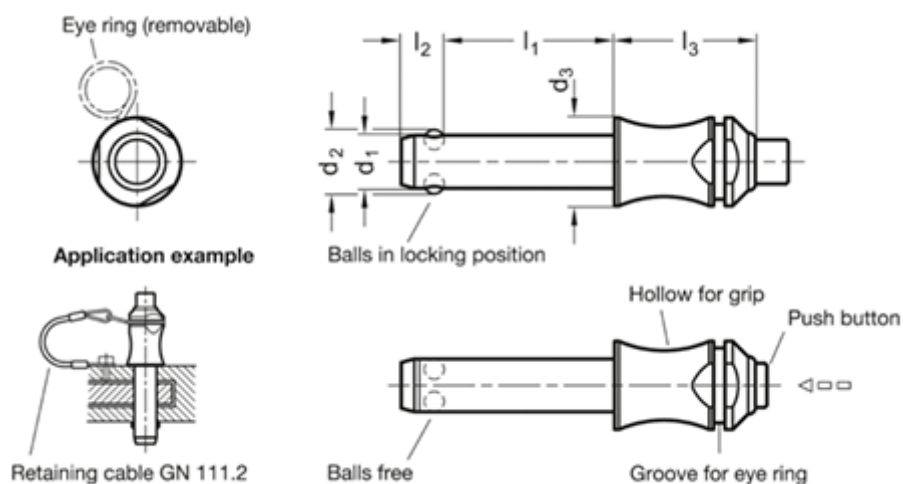

Article number: 20016621
 Description: E+G Ball lock pin
 GN 113.3-6-25

Measures

d1	-0.04/-0.08	= -
d2		= -
d3		= -
l3		= -
l1	+0.6	= -
l2	±1	= -
Load in (N)		= -
Weight in (g)		= -